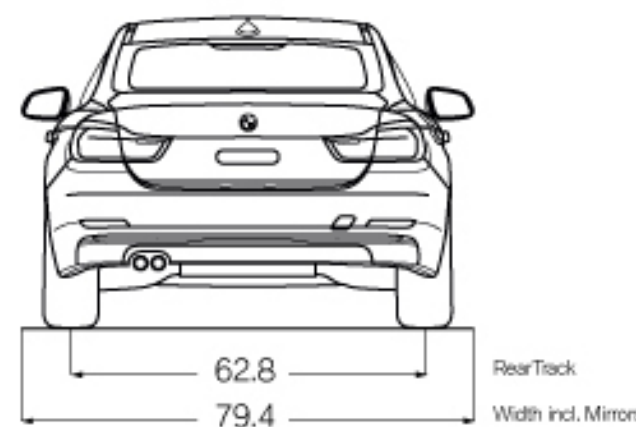

All dimensions in technical drawings are given in inches. Dimensions shown apply to 430i and 430i xDrive Coupe.

Figures in [ ] refer to vehicles with manual transmission. Figures subject to change. Not all packages available in all models. Please visit your BMW Retailer or [bmwusa.com](http://bmwusa.com) for the most up-to-date information.