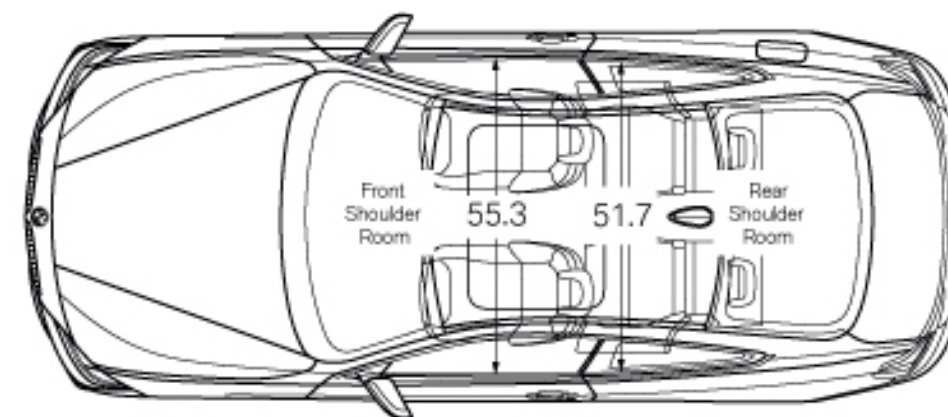

All dimensions in technical drawings are given in inches. Dimensions shown apply to 430i and 430i xDrive Coupe.

Figures in [ ] refer to vehicles with manual transmission. Figures subject to change. Not all packages available in all models. Please visit your BMW Retailer or [bmwusa.com](http://bmwusa.com) for the most up-to-date information.