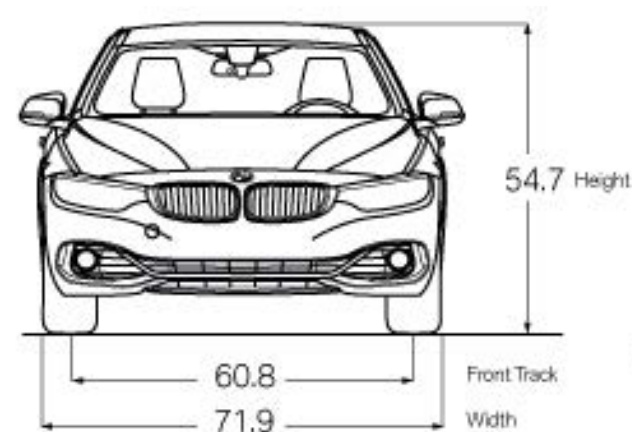

All dimensions in technical drawings are given in inches. Dimensions shown apply to 430i and 430i xDrive Gran Coupe.