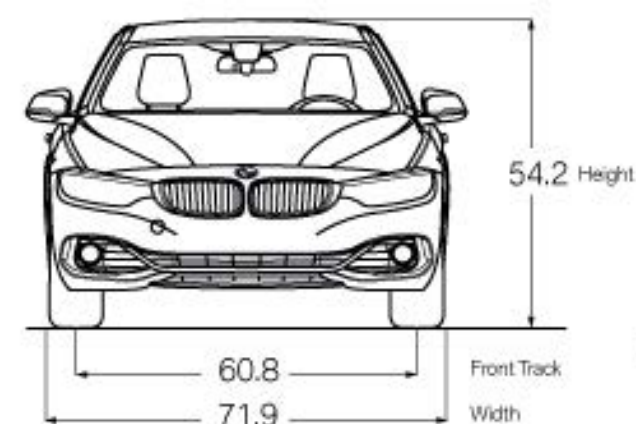

All dimensions in technical drawings are given in inches. Dimensions shown apply to 430i and 430i xDrive Coupe.