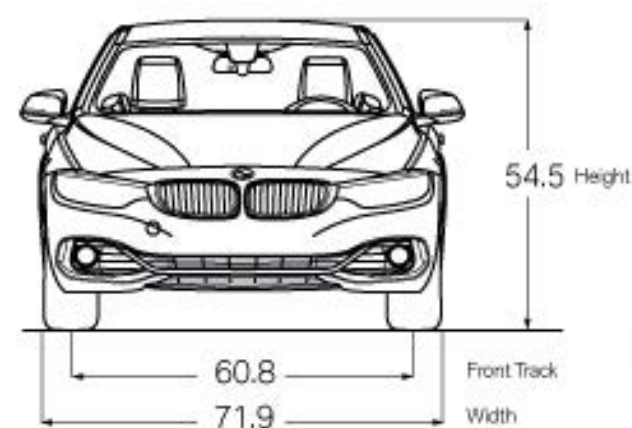

All dimensions in technical drawings are given in inches. Dimensions shown apply to 430i and 430i xDrive Convertible.