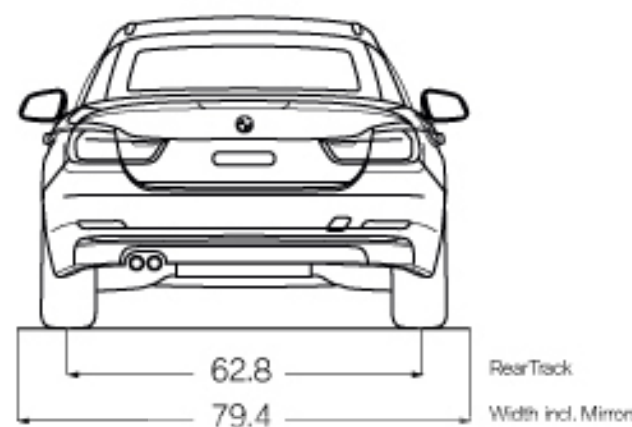

Figures subject to change. Not all packages available in all models. Please visit your BMW Retailer or bmwusa.com for the most up-to-date information.

¹BMW AG preliminary test results. Actual acceleration results may vary, depending on specification of vehicle; road and environmental conditions; testing procedures and driving style. These results should be used for comparison only and verification should not be attempted on public roads. BMW urges you to obey all posted speed laws and always wear safety belts.

Not all features are available on all models. Get the latest information on standard and optional features, packages and technical specifications. Visit bmwusa.com and select the BMW model of your choice.