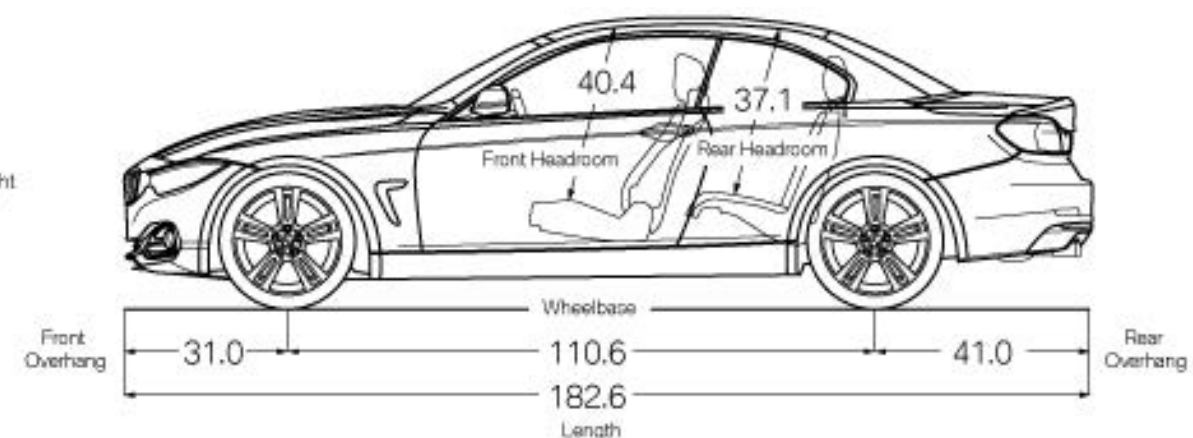

All dimensions in technical drawings are given in inches. Dimensions shown apply to 430i and 430i xDrive Convertible.