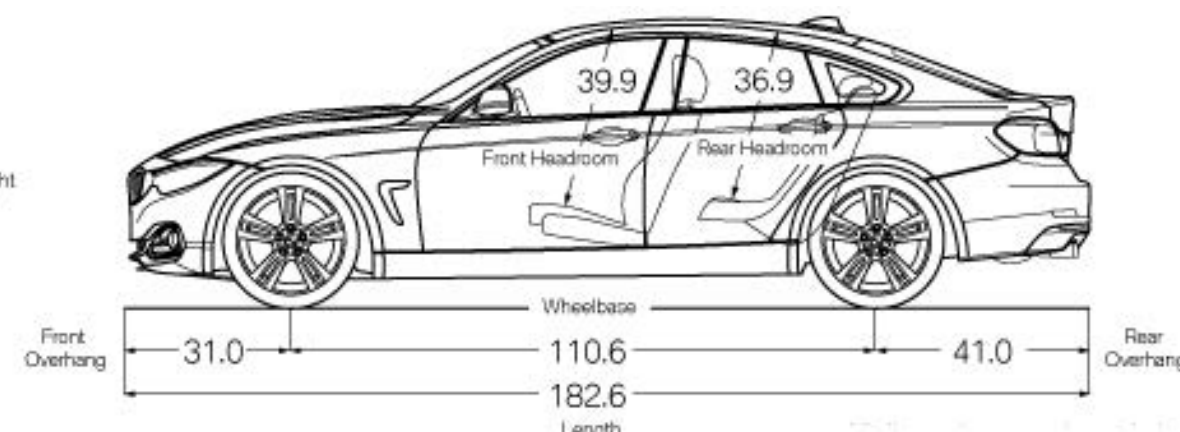

All dimensions in technical drawings are given in inches. Dimensions shown apply to 430i and 430i xDrive Gran Coupe.