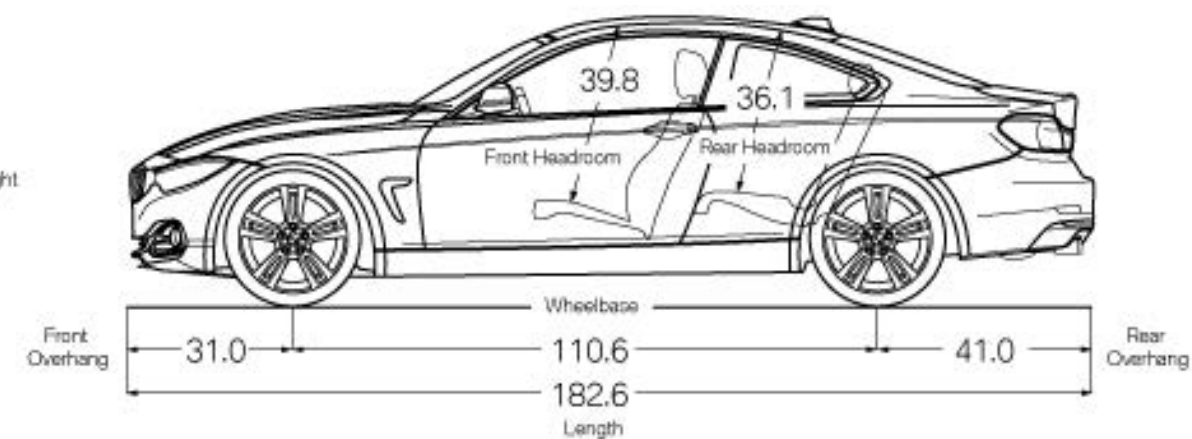

All dimensions in technical drawings are given in inches. Dimensions shown apply to 430i and 430i xDrive Coupe.