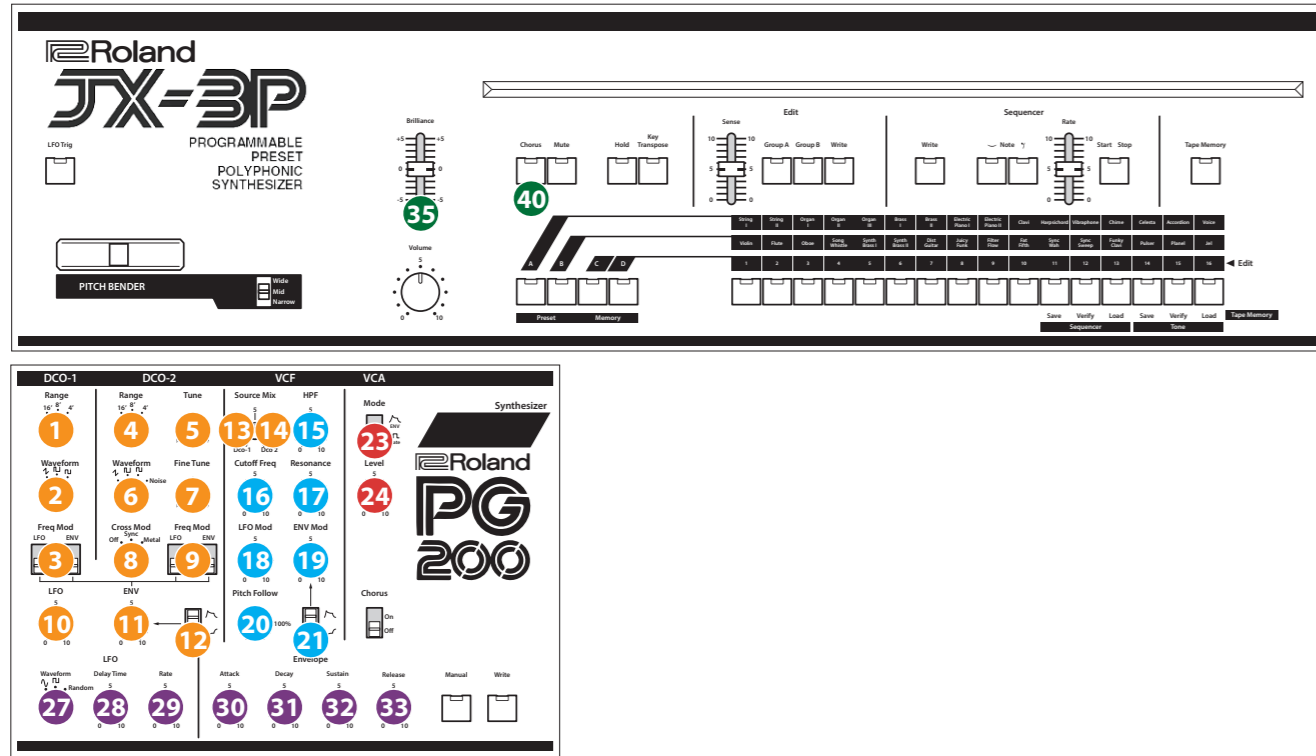

JX-3P/SYSTEM-8 Parameter Correspondence Table

Controller Map

JX-3P (Original hardware)

SYSTEM-8 (Hardware)

23 → [MENU] - "PATCH EDIT" - "VCA Mode"

36 37 38 39 When the "VCA Mode" is ENV2, these sliders are available as VCA Envelope.