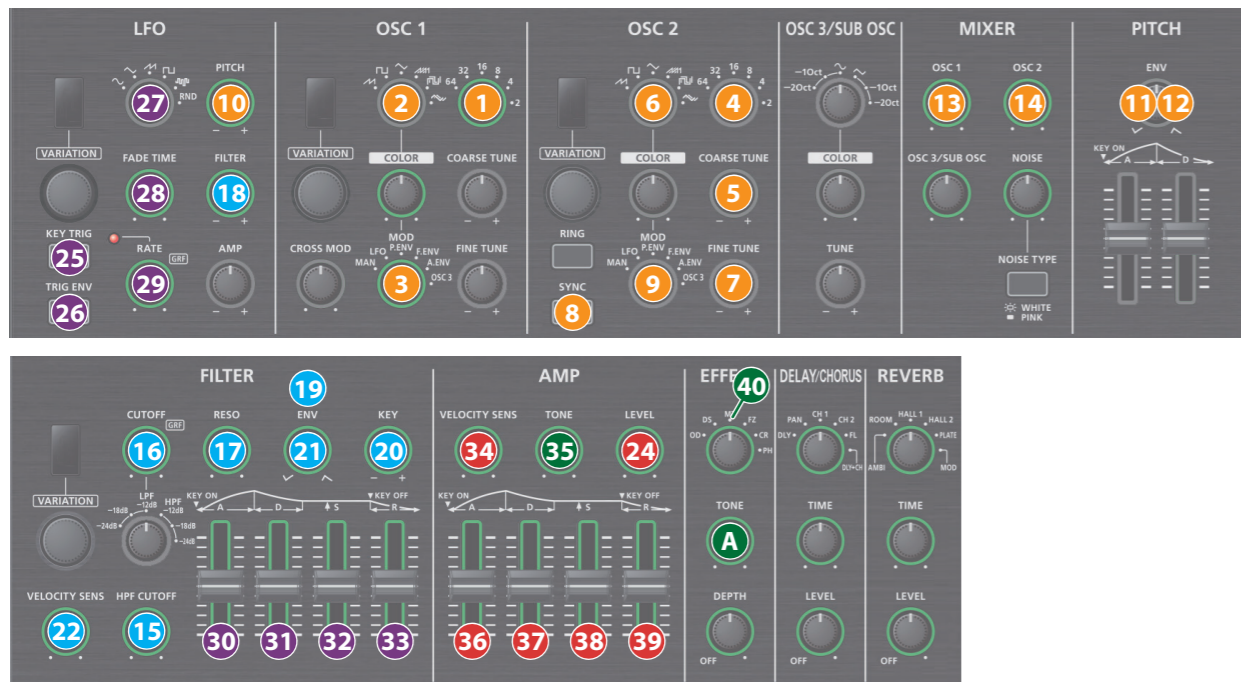

JX-3P/SYSTEM-8 Parameter Correspondence Table

Controller Map

JX-3P (Original hardware)

SYSTEM-8 (Hardware)

23 → [MENU] - "PATCH EDIT" - "VCA Mode"

36 37 38 39 When the "VCA Mode" is ENV2, these sliders are available as VCA Envelope.